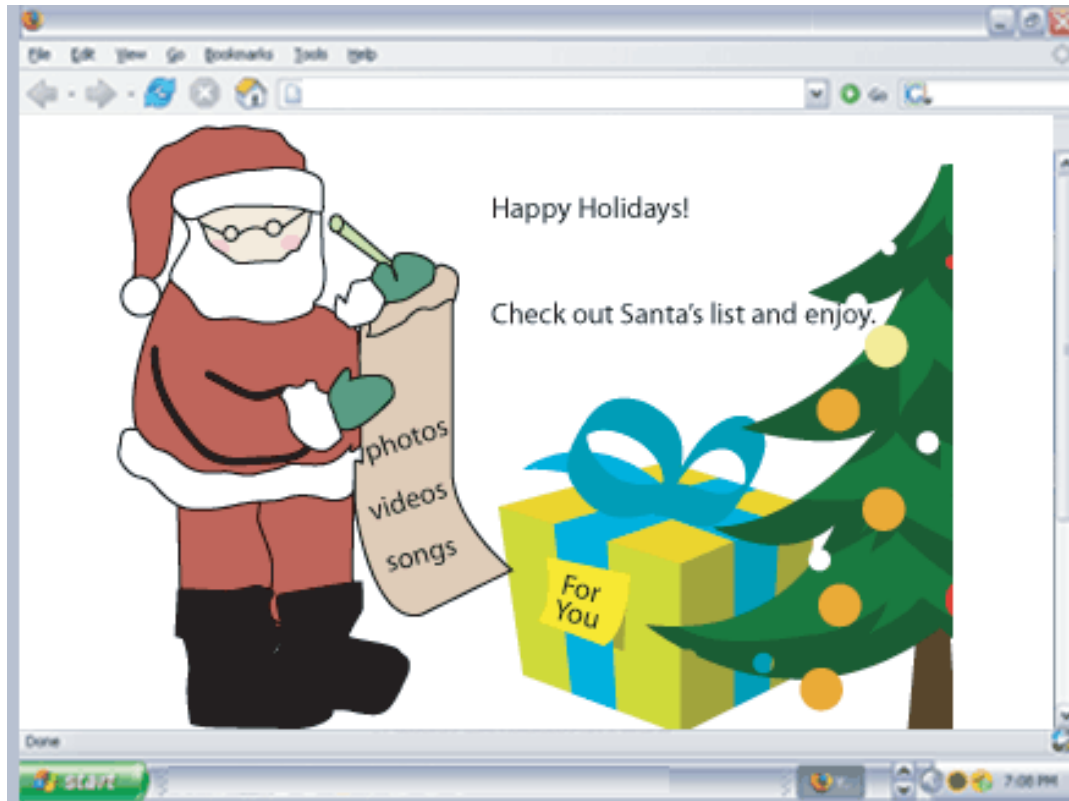

Themed Media Player

square peg net

Welcome Screen

Songs Page