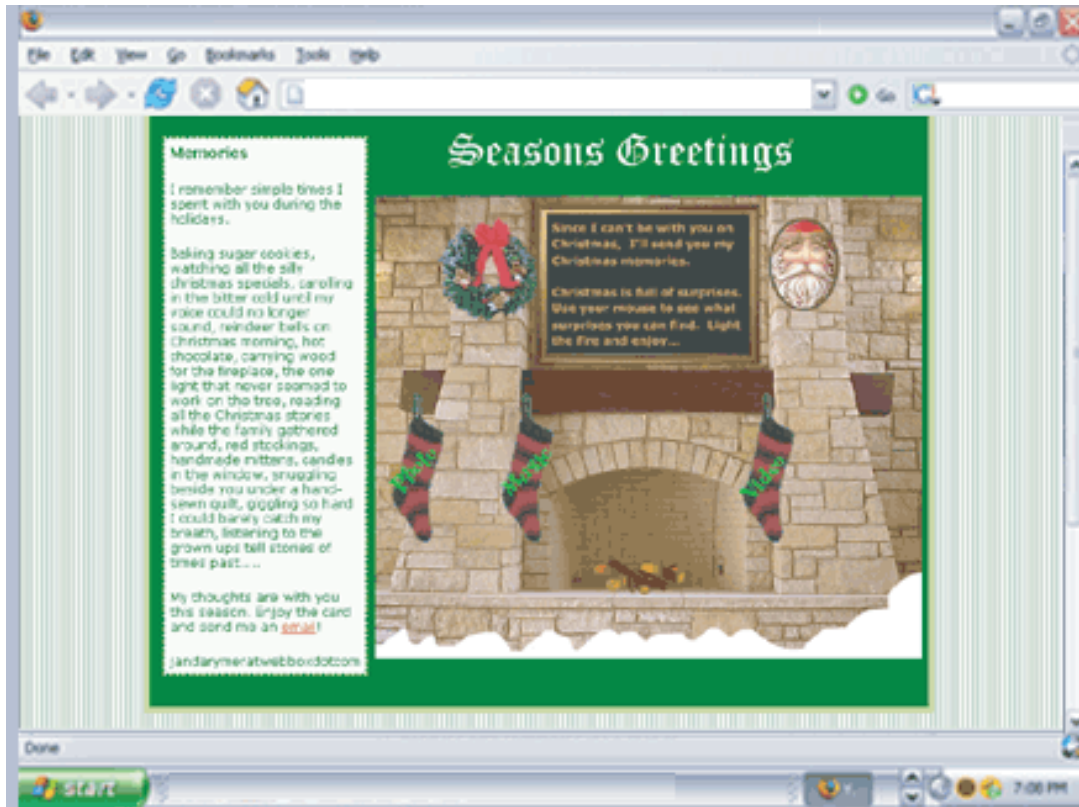

Themed Media Player

Welcome Screen

square peg net

Photos Page